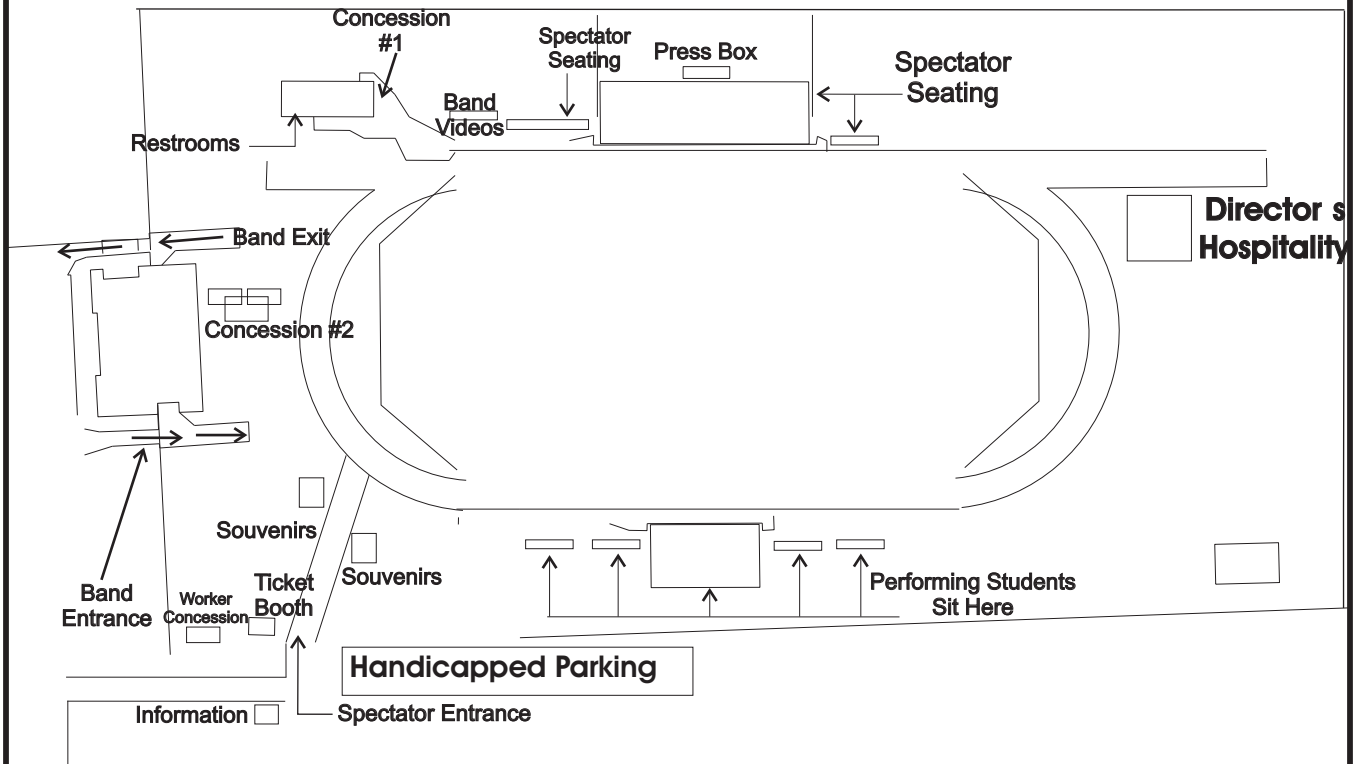

Crystal Coast Band Classic

Concessions Menu

Concession 1

Hot Dog	\$2.00
Add Chili	0.25
Add Cheese	0.25
Pizza	
(Cheese, Pepperoni, or Sausage)	\$2.00
Smithfield's BBQ Sandwich	
(includes slaw)	\$3.50
Chick-fil-A Sandwich	\$4.00
Nachos	\$3.00
Add Chili	0.25
Candy	\$1.00
Blow Pops	\$0.25
Airheads	\$0.25
Pickles	\$1.00
Popcorn	\$1.00
Sodas	\$1.00
Pepsi Products	
Water	\$1.00
Gatorade	\$2.00
Coffee, Hot Chocolate	\$1.00

Concession 2

Funnel Cakes w/Powdered Sugar	\$5.00
Add per Topping:	0.25
Chocolate	
Strawberry	
Hamburger/Cheeseburger	\$3.00
Hot Dog	\$2.00
Add Chili	0.25
Add Cheese	0.25
Fries	\$2.00
Add Chili	0.25
Add Cheese	0.25
Sodas	\$1.00
Pepsi Products	
Water	\$1.00
Gatorade	\$2.00